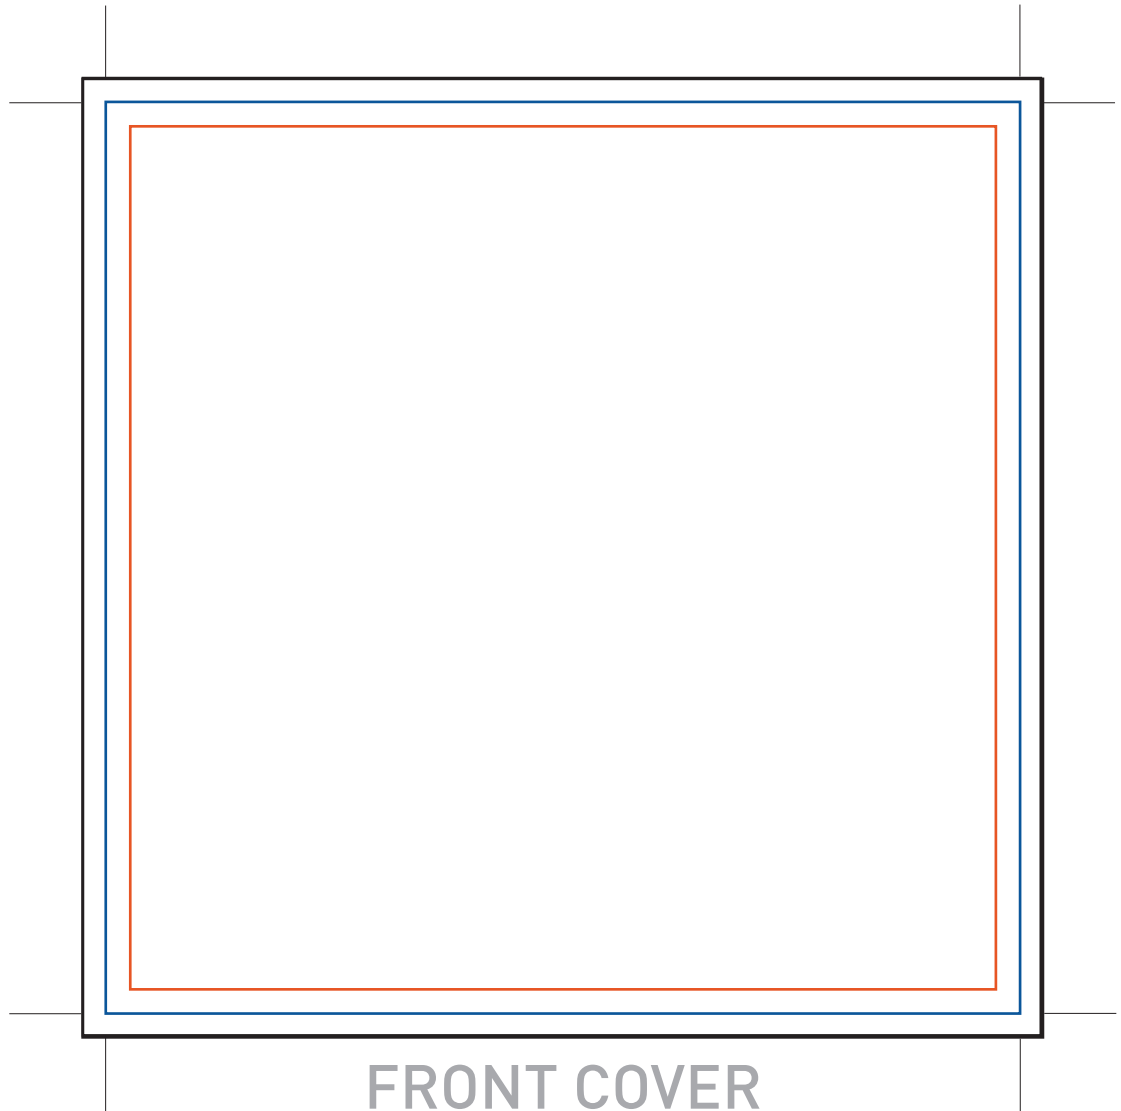

LEGEND
BLEED _____
TRIM _____
SAFETY _____
FOLD _____

FRONT COVER
TRIM SIZE 4.75 X 4.75

LEGEND
BLEED _____
TRIM _____
SAFETY _____
FOLD _____

BACK COVER
TRIM SIZE 4.75 X 4.75