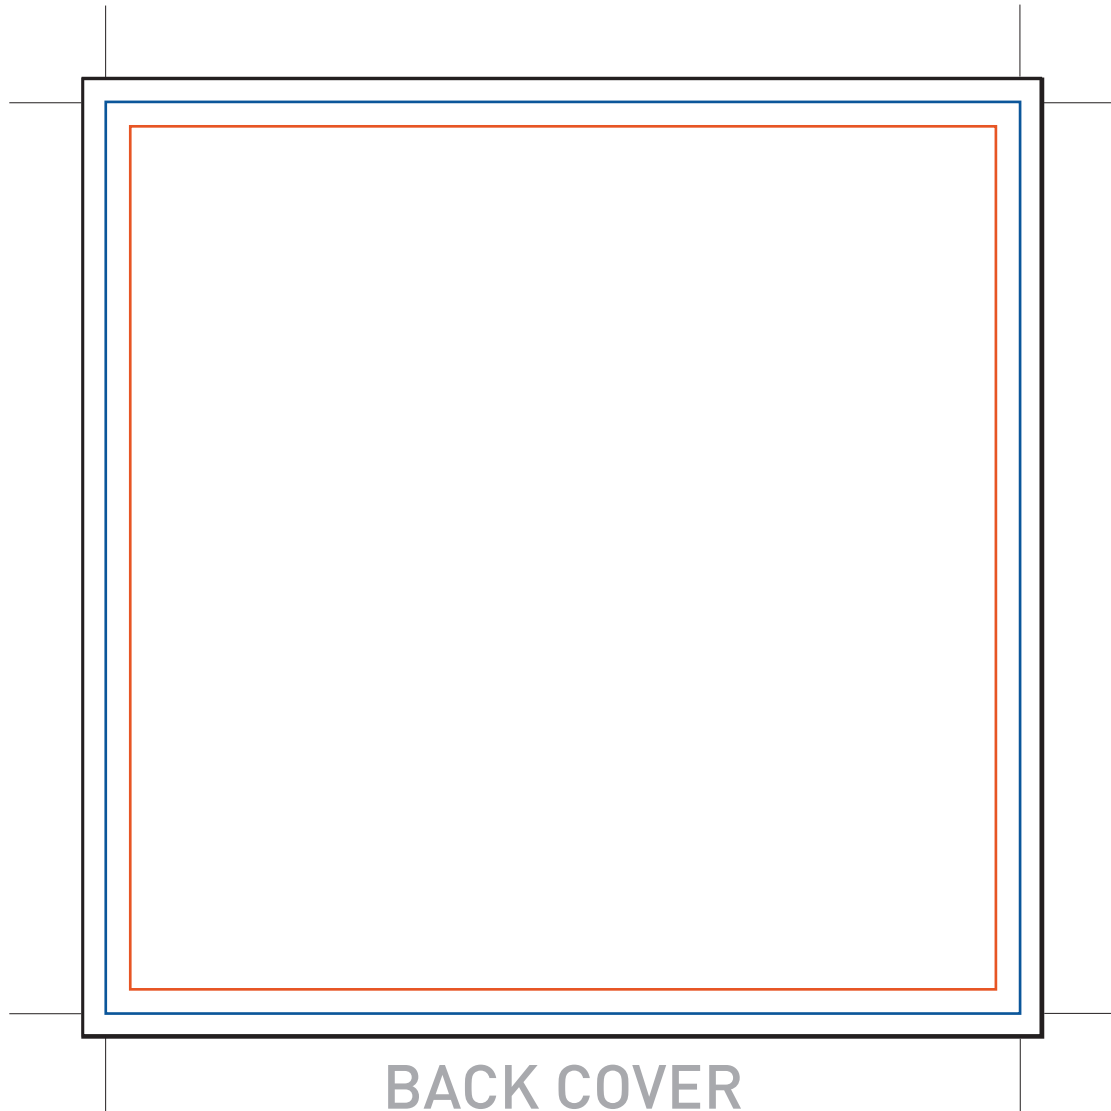

LEGEND
BLEED _____
TRIM _____
SAFETY _____
FOLD _____

FRONT COVER
TRIM SIZE 4.75 X 4.75

LEGEND
BLEED _____
TRIM _____
SAFETY _____
FOLD _____

BACK COVER
TRIM SIZE 4.75 X 4.75